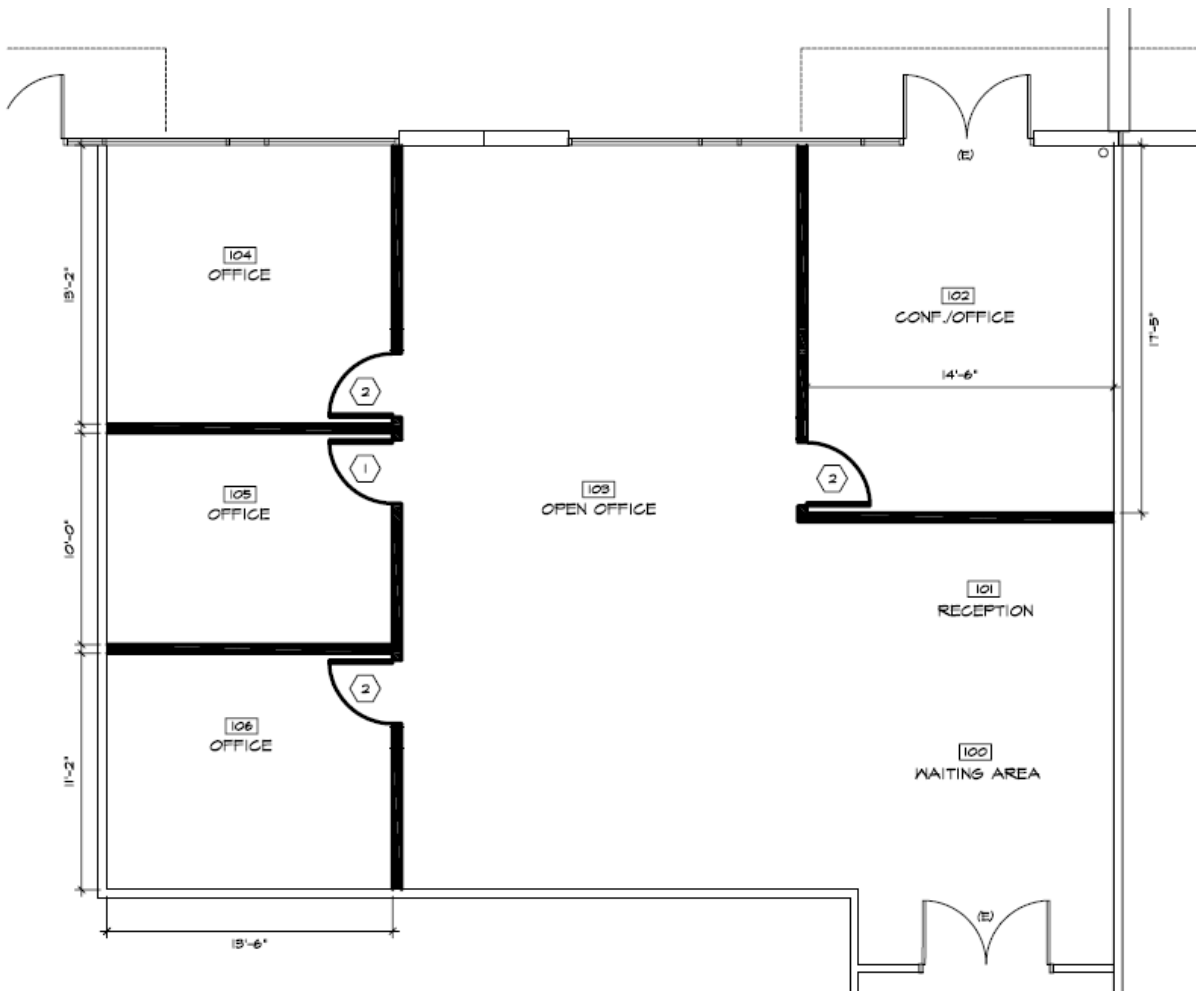

PDF
Commercial

Suite 165

+/- 2,187 RSF

Elk Grove Corporate Center
9355 E. Stockton Blvd., Suite 165
Elk Grove, CA 95624

- Ready to Move in
- Professional Class "A" Office Building
- Exterior and Lobby Entrances
- Exterior Signage above door

FLOOR PLAN